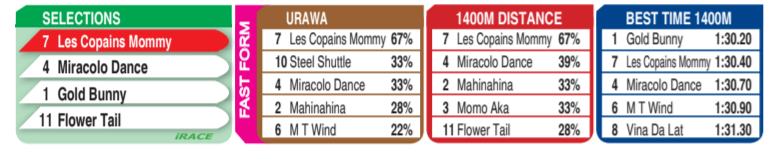

RACE 3 1:40 PM (JP¥1,520,000) Urawa -- 1400m

1	850082 Benino Angel	54	1	Shoya Hozono	6.3%	Hikaru Yamakoshi	6.7%
2	577035 Mush Bright	54	2	Dai Okada	5.6%	Kazunori Sakai	7.0%
3	644896 Honoro Ruka	54	3	Kosuke Sakurai	6.5%	Hirohito Noguchi	11.1%
4	025000 Gold Accel	56	4	Tetsuya Takahashi	4.9%	Yoshikazu Kanuma	6.0%
5	800000 Sound Welina	52	5	Rayoma Kimatsuka (2)	4.8%	Kazuma Yabuguchi	8.7%
6	560156 Locker Motion	54	6	Naoya Hashimoto	9.5%	Kenji Uchino	9.0%
7	555538 Chupachi	54	7	Kazuhiro Kato	5.2%	Masaki Yoshida	3.7%
8	837912 Kita Makki	53	8	Yujiro Tanabata (1)	6.9%	Yoshikazu Kanuma	6.0%
9	676767 Parmenides	56	9	Kosei Akimoto	5.1%	Hikaru Yamakoshi	6.7%
10	472994 Rouse Up	56	10	Yoshimi Hanzawa	5.5%	Tsukasa Kaibazawa	10.5%
11	080874 Astro Mary	54	11	Toshio Uchida	6.2%	Shinobu Hasegawa	7.9%
12	936207 Meisho Iyazakia	52	12	Hiroya Muro (2)	5.8%	Tsukasa Kaibazawa	10.5%

SELECTIONS	URAWA	1400M DISTANCE	BEST TIME 1400M
6 Locker Motion			
1 Benino Angel			
11 Astro Mary			
8 Kita Makki