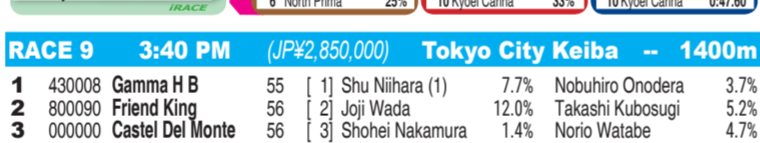

RACE 9 3:40 PM (JP¥2,850,000) Tokyo City Keiba -- 1400m

1	430008 Gamma H B	55	1	Shu Nihara (1)	7.7%	Nobuhiro Onodera	3.7%
2	800090 Friend King	56	2	Joji Wada	12.0%	Takashi Kubosugi	5.2%
3	000000 Castel Del Monte	56	3	Shohei Nakamura	1.4%	Norio Watabe	4.7%
4	388970 Non Sempai	54	4	Aoi Shinoya	7.5%	Takatashi Takaiwa	3.7%
5	061129 Romance Author	56	5	Tsubasa Sasagawa	17.7%	Yoshihiro Sawa	9.8%
6	064235 Garret Le Reve	56	6	Yoichi Ando	7.0%	Kenji Sano	12.7%
7	002111 Bianca	51	7	Sojoro Goto (3)	1.8%	Kazuya Omiya	9.9%
8	422 Mitsukane Mars	56	8	Sho Yoshii	6.6%	Hiroki Mutsura	11.8%
9	078540 Fairy Maia	51	9	Kanta Taniuchi (3)	2.2%	Yoriaki Murakami	7.7%
10	596640 Joy Smiley	54	10	Ryo Fujita	8.3%	Kazuya Omiya	9.9%
11	61 Tosen Selvia	54	11	Ryuji Tatsushiro	8.1%	Kazuma Hashimoto	10.4%
12	380090 Margot Banana	51	12	Kakeru Oki (3)	3.4%	Nobuhiro Onodera	3.7%
13	096300 Fulfilling	54	13	Ryo Nobata	9.3%	Takatashi Takaiwa	3.7%
14	633206 Scintillio	56	14	Genki Fujimoto	3.6%	Keiichi Suzuki	12.6%

SELECTIONS	TOKYO CITY KEIBA	1400M DISTANCE	BEST TIME 1400M
7 Bianca			
5 Romance Author			
6 Garret Le Reve