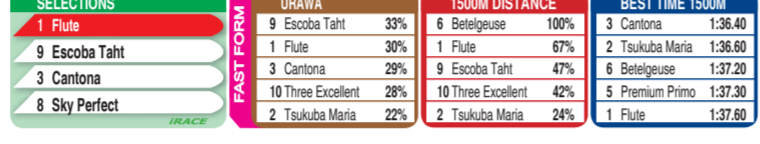

RACE 6 2:50 PM (JP¥1,520,000) Urawa -- 1500m

1	543422 Flute	56	1	Tetsuya Takahashi	4.9%	Takashi Mizuno	13.0%
2	363364 Tsukuba Maria	54	2	Naoya Hashimoto	9.5%	Maki Hirayama	11.7%
3	826551 Cantona	54	3	Akira Harita	11.4%	Hironori Unoki	12.6%
4	003300 Seiuu Mireia	54	4	Dai Okada	5.5%	Toshio Tomita	2.2%
5	099273 Premium Primo	54	5	Mai Fukuhara	7.5%	Maki Hirayama	11.7%
6	095516 Betelgeuse	52	6	Hiroya Muro (2)	5.8%	Satoshi Kokubo	18.8%
7	793204 Flash Thunder	53	7	Yujiro Tanabata (1)	6.9%	Tomoyuki Fujiwara	9.6%
8	355454 Sky Perfect	54	8	Yoshimi Hanzawa	3.5%	Masaki Yoshida	3.7%
9	322823 Escoba Taht	56	9	Akio Mikoshi	4.4%	Kenji Uchino	9.0%
10	523627 Three Excellent	56	10	Shoya Hozono	6.3%	Morio Kawamura	7.0%
11	085094 Tete Avancar	56	11	Kosei Akimoto	5.1%	Shinji Kobayashi	2.2%

SELECTIONS	URAWA	1500M DISTANCE	BEST TIME 1500M
1 Flute			
9 Escoba Taht			
3 Cantona			
8 Sky Perfect			

RACE 7 3:05 PM (JP¥1,520,000) Tokyo City Keiba -- 1200m

1	900006 Neko Nyan Nyan	54	1	Yoichi Ando	7.0%	Kenji Sano	12.7%
2	068022 Lueur Dore	53	2	Ryota Sugawara (1)	6.1%	Yutaka Tsujino	11.2%
3	680086 Monge Sakura	54	3	Ryo Nobata	9.3%	Masahiro Uesugi	7.2%
4	500000 Dolce Vita	54	4	Masahiro Matsuzaki	0.8%	Takano Tsuyoshi	9.4%
5	687673 O Shin Azuki	56	5	Ryo Fujita	8.3%	Minoru Asakura	6.6%
6	449064 World Nakayama	51	6	Kanta Taniuchi (3)	2.2%	Kenji Tsukioka	10.1%
7	098009 Sakaben Queen	53	7	Taisei Nakahara (1)	5.1%	Motohiro Akamine	8.1%
8	103531 Entrate	54	8	Tsubasa Sasagawa	17.7%	Satoshi Fukunaga	15.8%
9	090909 Specialis	51	9	Kizawa Sho (3)	1.4%	Kiyooki Takahashi	8.6%
10	412936 Haruno Marina	54	10	Takuto Iketani	6.4%	Shigeru Endo	4.6%

SELECTIONS	TOKYO CITY KEIBA	1200M DISTANCE	BEST TIME 1200M
1 Neko Nyan Nyan			
8 Entrate			
3 Monge Sakura			
5 O Shin Azuki