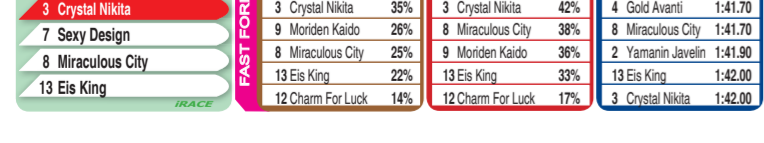

SELECTIONS	URAWA	1500M DISTANCE	BEST TIME 1500M
11 Triteleia			
4 Nazionale			
3 Anaha			
2 Candy Voice			

RACE 5 2:30 PM (JP¥1,520,000) Tokyo City Keiba -- 1600m

1	460088 Bar Lot	55	1	Ryota Sugawara (1)	6.1%	Hinomitsu Kurita	8.7%
2	308535 Yamanin Javelin	55	2	Taisei Nakahara (1)	5.1%	Norio Watabe	4.7%
3	916411 Crystal Nikita	54	3	Keita Nishi	7.1%	Masato Tanaka	14.5%
4	097624 Gold Avanti	56	4	Sho Yoshii	6.6%	Shin Tachibana	11.7%
5	440610 Jenny Glow	56	5	Kanta Taniuchi (3)	2.2%	Yukiharu Shimada	8.0%
6	360004 Breadcrh	51	6	Hisayoshi Higashihara	2.9%	Hisashi Sato	5.3%
7	666120 Sexy Design	54	7	Shohei Nakamura	1.2%	Yoriaki Murakami	7.7%
8	321233 Miraculous City	54	8	Hiroshi Chida	3.2%	Ryo Akamine	6.4%
9	521060 Moriden Kaido	56	9	Ryo Fujita	8.3%	Yuta Ebina	10.6%
10	080088 Sehon Hayti	56	10	Ryo Nobata	9.2%	Takashi Kubosugi	5.2%
11	700059 Warbucks	56	11	Kenji Okamura	7.2%	Shigeru Endo	4.6%
12	523500 Charm For Luck	56	12	Kizawa Sho (3)	1.4%	Yasumasa Kurita	4.4%
13	402230 Eis King	51	13	Joji Wada	12.0%	Satoshi Fukunaga	15.8%

SELECTIONS	TOKYO CITY KEIBA	1600M DISTANCE	BEST TIME 1600M
3 Crystal Nikita			
7 Sexy Design			
8 Miraculous City			
13 Eis King			

RACE 6 2:50 PM (JP¥1,520,000) Urawa -- 1500m

1	543422 Flute	56	1	Tetsuya Takahashi	4.9%	Takashi Mizuno	13.0%
2	363364 Tsukuba Maria	54	2	Naoya Hashimoto	9.5%	Maki Hirayama	11.7%
3	826551 Cantona	54	3	Akira Harita	11.4%	Hironori Unoki	12.6%
4	003300 Seiuu Mireia	54	4	Dai Okada	5.5%	Toshio Tomita	2.2%
5	099273 Premium Primo	54	5	Mai Fukuhara	7.5%	Maki Hirayama	11.7%
6	095516 Betelgeuse	52	6	Hiroya Muro (2)	5.8%	Satoshi Kokubo	18.8%
7	793204 Flash Thunder	53	7	Yujiro Tanabata (1)	6.9%	Tomoyuki Fujiwara	9.6%
8	355454 Sky Perfect	54	8	Yoshimi Hanzawa	3.5%	Masaki Yoshida	3.7%
9	322823 Escoba Taht	56	9	Akio Mikoshi	4.4%	Kenji Uchino	9.0%
10	523627 Three Excellent	56	10	Shoya Hozono	6.3%	Morio Kawamura	7.0%
11	085094 Tete Avancar	56	11	Kosei Akimoto	5.1%	Shinji Kobayashi	2.2%