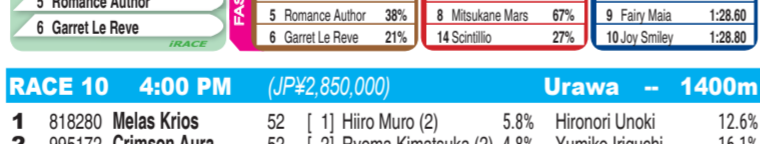

RACE 10 4:00 PM (JP¥2,850,000) Urawa -- 1400m

1	818280 Meias Krios	52	1	Hiroya Muro (2)	5.8%	Hironori Unoki	12.6%
2	995172 Crimson Aura	52	2	Ryoma Kimatsuka (2)	4.8%	Yumiko Iriguchi	16.1%
3	550520 Mime Uruwashi	54	3	Shoya Hozono	6.3%	Hikaru Yamakoshi	6.7%
4	290878 Ichijin	56	4	Kazuhiro Kato	5.2%	Shinobu Hasegawa	7.9%
5	388366 Vainqueur City	56	5	Yoshimi Hanzawa	3.5%	Shinsuke Kudo	9.9%
6	612216 Welt Krieger	56	6	Taito Mori	24.3%	Kiyohige Arai	17.2%
7	500004 Nobuo Token	56	7	Akira Harita	11.4%	Hirosugu Ozawa	12.2%
8	197781 Genova Flavor	56	8	Tadanari Konno	8.2%	Kenichi Shigetate	18.3%
9	066193 S C Khalifa	54	9	Seiji Yamazaki	13.9%	Satoshi Kokubo	18.8%
10	409095 Cross Of Dream	56	10	Mai Fukuhara	7.5%	Takashi Mizuno	13.0%

SELECTIONS	URAWA	1400M DISTANCE	BEST TIME 1400M
6 Genova Flavor			
2 Crimson Aura			
6 Welt Krieger			
9 S C Khalifa