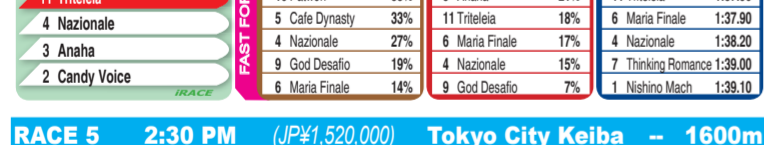

RACE 5 2:30 PM (JP¥1,520,000) Tokyo City Keiba -- 1600m

1	460088 Bar Lot	55	1	Ryota Sugawara (1)	6.1%	Hinomitsu Kurita	8.7%
2	308535 Yamanin Javelin	55	2	Taisei Nakahara (1)	5.1%	Norio Watabe	4.7%
3	916411 Crystal Nikita	54	3	Keita Nishi	7.1%	Masato Tanaka	14.5%
4	097624 Gold Avanti	56	4	Sho Yoshii	6.6%	Shin Tachibana	11.7%
5	440610 Jenny Glow	56	5	Kanta Taniuchi (3)	2.2%	Yukiharu Shimada	8.0%
6	360004 Breadcrh	51	6	Hisayoshi Higashihara	2.9%	Hisashi Sato	5.3%
7	666120 Sexy Design	54	7	Shohei Nakamura	1.2%	Yoriaki Murakami	7.7%
8	321233 Miraculous City	54	8	Hiroshi Chida	3.2%	Ryo Akamine	6.4%
9	521060 Moriden Kaido	56	9	Ryo Fujita	8.3%	Yuta Ebina	10.6%
10	080088 Sehon Hayti	56	10	Ryo Nobata	9.2%	Takashi Kubosugi	5.2%
11	700059 Warbucks	56	11	Kenji Okamura	7.2%	Shigeru Endo	4.6%
12	523500 Charm For Luck	56	12	Kizawa Sho (3)	1.4%	Yasumasa Kurita	4.4%
13	402230 Eis King	51	13	Joji Wada	12.0%	Satoshi Fukunaga	15.8%

SELECTIONS	TOKYO CITY KEIBA	1600M DISTANCE	BEST TIME 1600M
3 Crystal Nikita			
7 Sexy Design			
8 Miraculous City			
13 Eis King