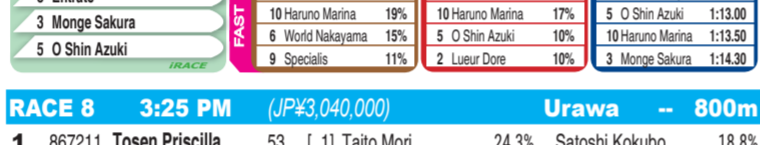

RACE 8 3:25 PM (JP¥3,040,000) Urawa -- 800m

1	867211 Tosen Priscilla	53	1	Taito Mori	24.3%	Satoshi Kokubo	18.8%
2	780048 Rich Aroma	52	2	Hiroya Muro (2)	5.8%	Takashi Mizuno	13.0%
3	380171 Presto Luce	56	3	Yuki Yamanaka	7.6%	Hirosugu Ozawa	12.2%
4	377611 Stella Seiko	54	4	Tetsuya Takahashi	4.9%	Takashi Mizuno	13.0%
5	060005 Synergy Effect	55	5	Wataru Fujie	5.0%	Kazuo Okada	10.2%
6	927893 North Prima	51	6	Ryoma Kimatsuka (2)	4.8%	Takashi Mizuno	13.0%
7	291979 Go Platinum	54	7	Akira Harita	11.4%	Maki Hirayama	11.7%
8	560714 Pikanchi Double	52	8	Yujiro Tanabata (1)	6.9%	Kiyohige Arai	17.2%
9	617900 Smile Mahalo	55	9	Yoshimi Hanzawa	3.5%	Hironori Unoki	12.6%
10	530036 Kyoel Carina	53	10	Kosei Akimoto	5.1%	Hirosugu Ozawa	12.2%

SELECTIONS	URAWA	800M DISTANCE	BEST TIME 800M
7 Go Platinum			
6 North Prima			
8 Pikanchi Double			
10 Kyoel Carina