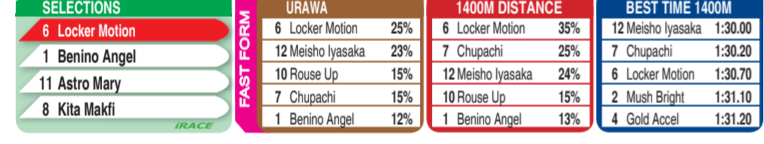

RACE 4 2:15 PM (JP¥1,520,000) Urawa -- 1500m

1	000573 Nishino Mach	54	1	Hiroya Muro (2)	5.8%	Masaki Yoshida	3.7%
2	808605 Candy Voice	56	2	Kazuhiro Kato	5.2%	Shinobu Hasegawa	7.9%
3	724446 Anaha	53	3	Yujiro Tanabata (1)	10.9%	Yutaka Kawashima	7.0%
4	994231 Nazionale	54	4	Naoki Machida	6.0%	Takashi Noguchi	7.7%
5	42150 Cafe Dynasty	56	5	Toshio Uchida	6.2%	Takeshi Minowa	8.5%
6	538196 Maria Finale	54	6	Akio Mikoshi	4.4%	Shinji Kobayashi	2.2%
7	400644 Thinking Romance	54	7	Dai Okada	5.5%	Morio Kawamura	7.0%
8	887709 Siena Heart	54	8	Yuto Kokubun	0.4%	Toshio Tomita	2.2%
9	827080 God Desafio	56	9	Kosei Akimoto	5.1%	Yoshikazu Kanuma	6.0%
10	431209 Patwon	56	10	Mai Fukuhara	7.5%	Takashi Mizuno	13.0%
11	763343 Triteleia	54	11	Shoya Hozono	6.3%	Takeshi Minowa	8.5%

SELECTIONS	URAWA	1500M DISTANCE	BEST TIME 1500M
11 Triteleia			
4 Nazionale			
3 Anaha			
2 Candy Voice