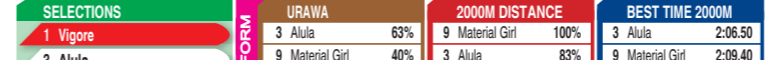

SELECTIONS		URAWA		2000M DISTANCE		BEST TIME 2000M	
1	Vigore	3	Alula 63%	9	Material Girl 100%	3	Alula 2:06.50
3	Alula	9	Material Girl 40%	3	Alula 83%	9	Material Girl 2:09.40
6	Vrano Metria	6	Vrano Metria 38%	6	Vrano Metria 33%	1	Vigore 2:09.80
5	Intense Light	5	Intense Light 27%	8	Castle Brave 26%	8	Castle Brave 2:11.20
		1	Vigore 27%	1	Vigore 19%		

RACE 8 4:45 PM (JP¥5,130,000) Urawa -- 1500m

1	368090	Black Apis	56	[1]	Koshi Yoshidome	6.9%	Kazuma Yabuguchi	8.6%
2	952654	Miracle Runback	56	[2]	Aoi Shinoya	7.4%	Tomoyuki Fujihara	8.9%
3	579655	May Storm	56	[3]	Mai Fukuhara	7.8%	Takashi Mizuno	13.2%
4	080857	I Angel	53	[4]	Yujiro Tanabata (1)	6.7%	Yutaka Kawashima	7.1%
5	112144	Jo Ilmur	54	[5]	Tsubasa Sasagawa	18.3%	Satoshi Kokubo	18.2%
6	712272	Rumba Rumba Rumba	54	[6]	Tatsuya Yamaguchi	9.1%	Takahiro Inamasu	14.7%
7	576873	Barnstokkr	56	[7]	Takehiro Kasano	7.0%	Tsukasa Kaibazawa	9.4%
8	901500	Another Queen	54	[8]	Ryo Fujita	8.7%	Sunao Yamada	7.5%
9	687370	Mind Your Mimosa	50	[9]	Yoshimi Nakashima (4)	3.2%	Hiroaki Kawazu	8.6%
10	679520	Mon Bite	56	[10]	Kazuhiro Kato	5.2%	Kazuma Yabuguchi	8.6%
11	402201	Hirari	54	[11]	Masashige Honda	14.1%	Kiyoshige Arai	17.0%
12	245278	Sabu Ryu Shin	56	[12]	Kenji Okamura	7.1%	Maki Hirayama	11.9%