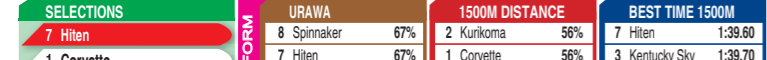

SELECTIONS		URAWA		1500M DISTANCE		BEST TIME 1500M	
7	Hiten	8	Spinnaker 67%	2	Kurikoma 56%	7	Hiten 1:39.60
1	Corvette	7	Hiten 67%	1	Corvette 56%	3	Kentucky Sky 1:39.70
2	Kurikoma	2	Kurikoma 61%	5	Edono Banzai 50%	2	Kurikoma 1:40.50
5	Edono Banzai	5	Edono Banzai 53%	4	Plasma 33%	5	Edono Banzai 1:41.20
		1	Corvette 53%	7	Hiten 33%		

RACE 4 2:25 PM (JP¥4,750,000) Urawa -- 1400m

1	08	Hina Bonbon	53	[1]	Yuusuke Hara (1)	2.0%	Hitoshi Kotegawa	10.9%
2	90	Pounamu	54	[2]	Masashige Honda	14.1%	Yasuhiro Tamura	9.1%
3	15	Shimme Rubus	54	[3]	Naoki Machida	10.1%	Hirohito Noguchi	11.5%
4	535490	Yuyu Purnima	54	[4]	Kosei Akimoto	5.4%	Tamotsu Yokoyama	7.8%
5	00	Bee Trinity	51	[5]	Shota Kobayashi (3)	0.0%	Hitoshi Kotegawa	10.9%
6	508870	Jo Book Noix	54	[6]	Taito Mori	24.1%	Satoru Kobiyama	3.9%
7	122743	Dazzling Place	54	[7]	Ryo Nobata	9.7%	Shoichi Hirata	12.6%
8	007990	Nektar	54	[8]	Toshio Uchida	6.2%	Satoru Kobiyama	3.9%
9	352187	Cafe Rendezvous	54	[9]	Genki Fujimoto	8.2%	Satoshi Koda	8.2%
10	5179	Koyu Yukeyuke	54	[10]	Mai Fukuhara	7.8%	Hironori Unoki	12.3%
11	368175	Caproni	54	[11]	Wataru Fujie	5.0%	Kazunori Sakai	7.2%
12	6368	Stella Verde	54	[12]	Miyabi Muto	5.7%	Yoshinori Muto	12.1%