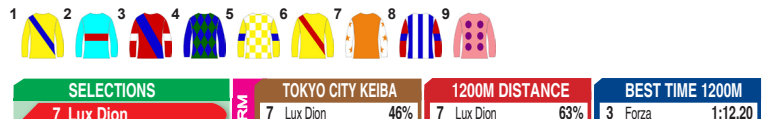

SELECTIONS	TOKYO CITY KEIBA	1200M DISTANCE	BEST TIME 1200M
7 Lux Dion	7 Lux Dion 46%	7 Lux Dion 63%	3 Forza 1:12.20
4 Nishino Lana	2 Citrusdal 37%	2 Citrusdal 51%	9 Scissorhands 1:12.40
6 Komizu Amour	5 Spinning Girl 33%	5 Spinning Girl 47%	6 Komizu Amour 1:12.70
2 Citrusdal	8 Ken Maxim 28%	8 Ken Maxim 35%	8 Ken Maxim 1:12.80
	3 Forza 26%	3 Forza 31%	2 Citrusdal 1:13.00

RACE 11 7:10 PM (JP¥8,740,000) Tokyo City Keiba -- 1400m

1	429114	To Sparkle	55	[1]	Norifumi Mikamoto	22.2%	Terunobu Fujita	18.1%
2	389450	Wind Flavor	57	[2]	Naoki Machida	10.0%	Kenichi Shigeta	18.5%
3	672077	Lord Absolute	57	[3]	Masashige Honda	14.1%	Kenji Sano	11.8%
4	090007	Super Hope	57	[4]	Kenta Endo	1.5%	Shigeru Endo	5.1%
5	240683	Ironsides	57	[5]	Yoichi Ando	7.9%	Takakazu Saso	11.2%
6	044377	My Brave	57	[6]	Genki Fujimoto	8.0%	Mashima Daisuke	21.0%
7	308526	Tamamo Ittosei	57	[7]	Kota Motohashi	11.5%	Satoshi Kokubo	18.6%
8	000007	Cipher City	55	[8]	Hiroshi Chida	4.3%	Yuta Ebina	9.4%
9	446152	Star Of Faith	53	[9]	Kanta Taniuchi (2)	3.5%	Yukiharu Shimada	7.4%
10	321516	Aura Bills	55	[10]	Taito Mori	23.7%	Masato Tanaka	14.1%