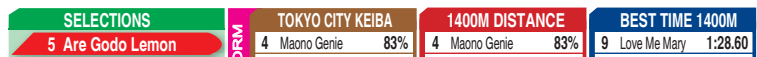

SELECTIONS, TOKYO CITY KEIBA, 1400M DISTANCE, BEST TIME 1400M. Includes selections like Are Godo Lemon, Pekori, etc.

RACE 5 12:55 PM (JP¥1,900,000) Tokyo City Keiba -- 1200m

Table with 4 columns: Rank, Horse Name, Jockey, Odds. Includes horses like To The Cosmo, Retro Type, Italo, etc.