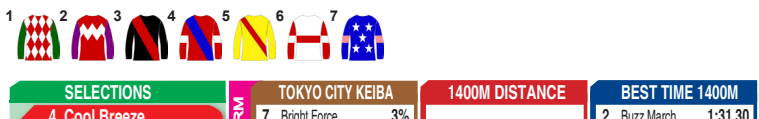

Table with 5 columns: Rank, Horse No, Name, Odds, Jockey, Win %.

SELECTIONS, TOKYO CITY KEIBA, 1400M DISTANCE, BEST TIME 1400M.

RACE 3 11:30 AM (JP¥5,320,000) Tokyo City Keiba -- 1200m

Table with 5 columns: Rank, Horse No, Name, Odds, Jockey, Win %.