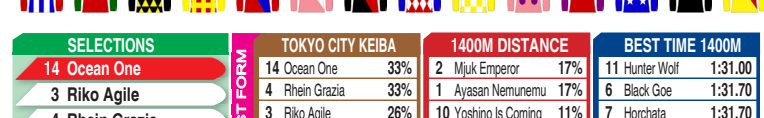

RACE 4 12:05 PM (JP¥5,320,000) Tokyo City Keiba -- 1400m

Table with 5 columns: Rank, Horse No, Name, Odds, Jockey, Win %.

SELECTIONS, TOKYO CITY KEIBA, 1400M DISTANCE, BEST TIME 1400M.

RACE 5 12:40 PM (JP¥5,320,000) Tokyo City Keiba -- 1200m

Table with 5 columns: Rank, Horse No, Name, Odds, Jockey, Win %.