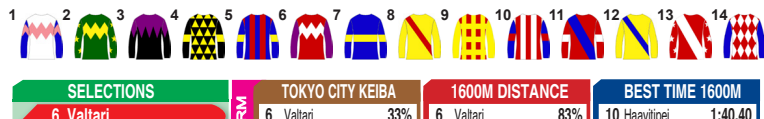

RACE 5 12:40 PM (JP¥5,320,000) Tokyo City Keiba -- 1200m

Table with 5 columns: Rank, Horse No, Name, Odds, Jockey, Win %.

SELECTIONS, TOKYO CITY KEIBA, 1200M DISTANCE, BEST TIME 1200M.

RACE 6 1:15 PM (JP¥1,900,000) Tokyo City Keiba -- 1600m

Table with 5 columns: Rank, Horse No, Name, Odds, Jockey, Win %.

SELECTIONS, TOKYO CITY KEIBA, 1600M DISTANCE, BEST TIME 1600M.

Disclaimer: While every precaution is taken to ensure accuracy, the publisher accepts no liability for any error which may arise.