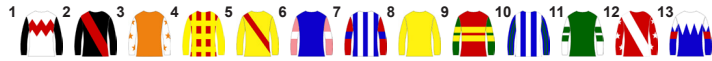

RACE 10 6:30 PM (JP¥1,900,000) Tokyo City Keiba -- 1200m

Table with 5 columns: Rank, Horse No, Name, Odds, Jockey, Win %

SELECTIONS, TOKYO CITY KEIBA, 1200M DISTANCE, BEST TIME 1200M

RACE 11 7:10 PM (JP¥8,740,000) Tokyo City Keiba -- 1200m

Table with 5 columns: Rank, Horse No, Name, Odds, Jockey, Win %